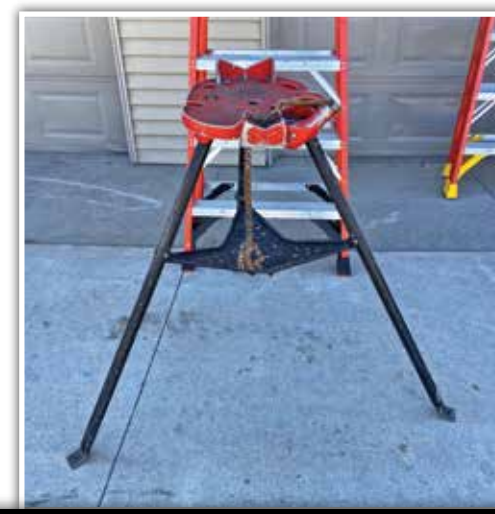

WRIGHT ELECTRIC, LLC.

Travis Wright | 319.209.1258

For information contact Terry Hoenig at Steffes Group, 319.385.2000 or 319.470.7120